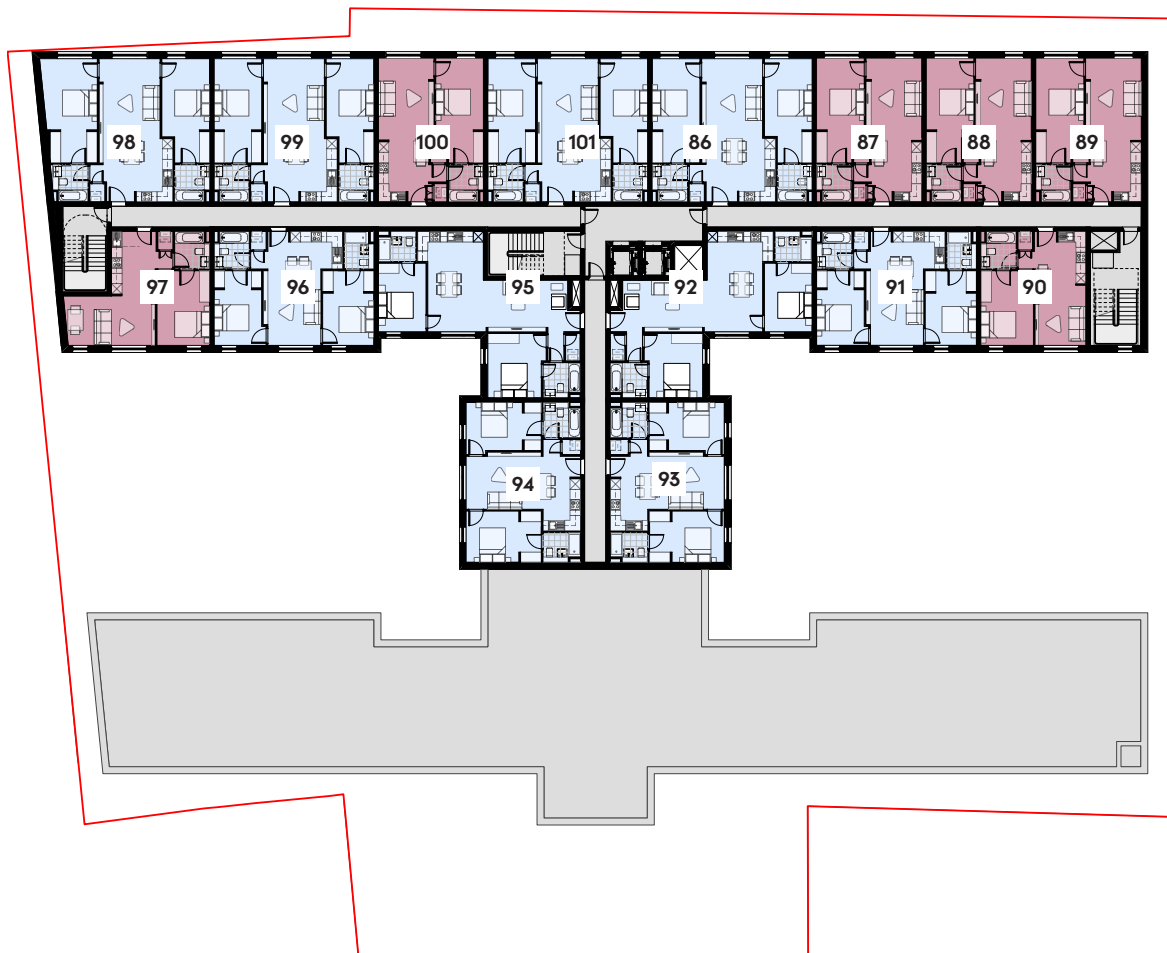

Unit 86 75.8m²
2 Bedroom

Unit 87 50m²
1 Bedroom

Unit 88 50m²
1 Bedroom

Unit 89 50m²
1 Bedroom

Unit 90 40m²
1 Bedroom

Unit 91 60m²
2 Bedroom

Unit 92 70.3m²
2 Bedroom

Unit 93 60m²
2 Bedroom

Unit 94 60m²
2 Bedroom

Unit 95 70.3m²
2 Bedroom

Unit 96 60m²
2 Bedroom

Unit 97 44.4m²
1 Bedroom

Unit 98 77.2m²
2 Bedroom

Unit 99 75.8m²
2 Bedroom

Unit 100 50m²
1 Bedroom

Unit 101 75.8m²
2 Bedroom

1 Bedroom

2 Bedroom

DARWIN STREET

5TH FLOOR

Unit 102-116 1 & 2 Bedroom Apartments

Unit 102 75.8m²
2 Bedroom

Unit 108 71.7m²
2 Bedroom

Unit 114 60m²
2 Bedroom

Unit 103 75.8m²
2 Bedroom

Unit 109 71.7m²
2 Bedroom

Unit 115 70.3m²
2 Bedroom

Unit 104 71.7m²
2 Bedroom

Unit 110 40m²
1 Bedroom

Unit 116 50m²
1 Bedroom

Unit 105 71.7m²
2 Bedroom

Unit 111 60m²
2 Bedroom