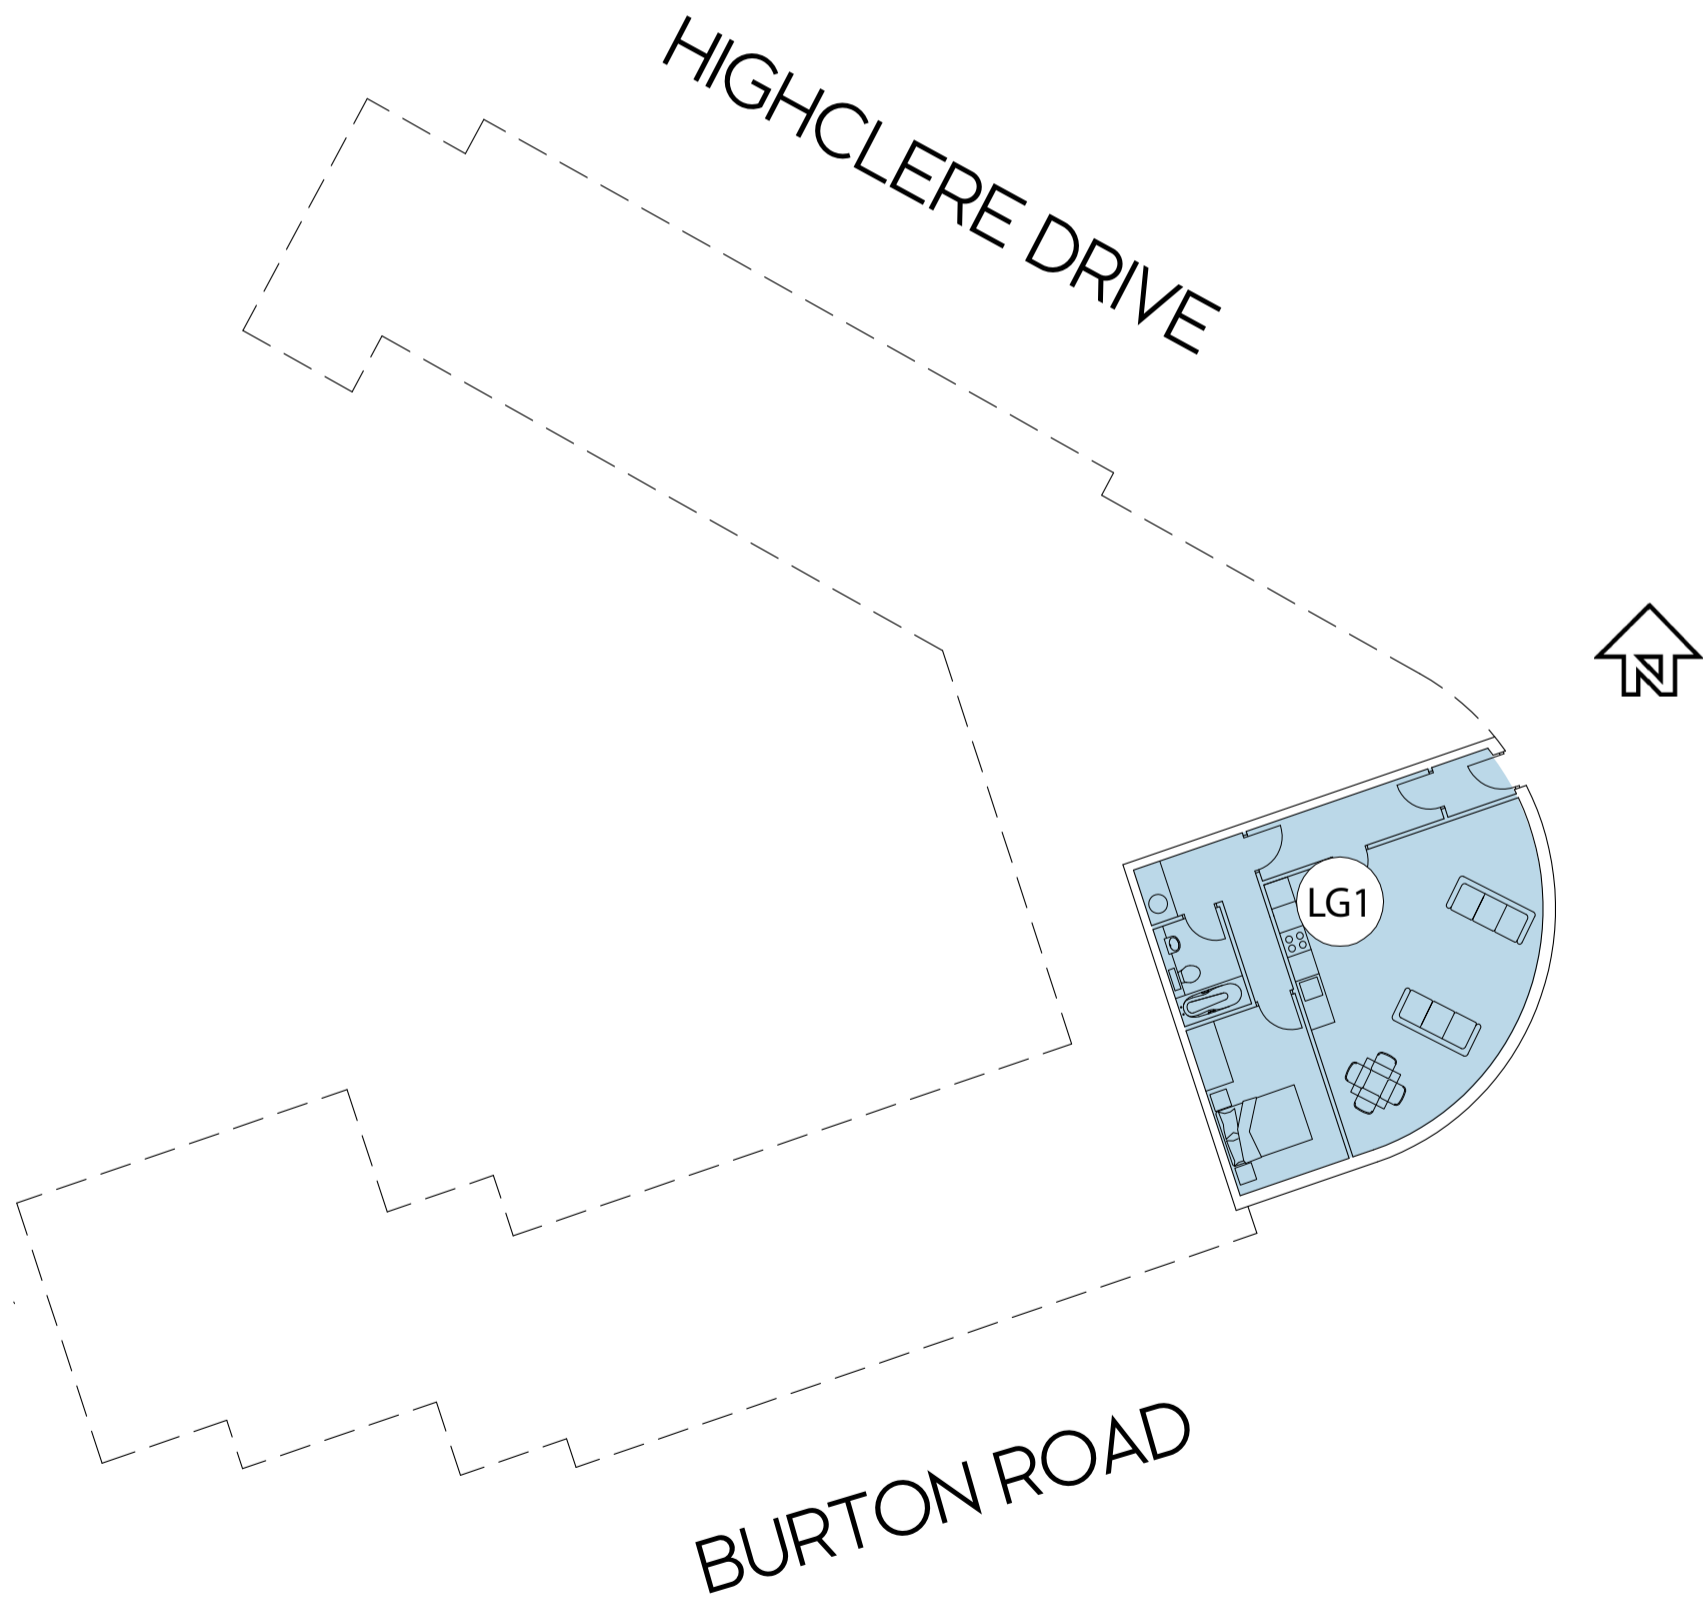

HOLME HOUSE

FLOORPLANS

LOWER GROUND FLOOR

Unit 1 Bedroom Apartment

■ Unit LG 1 55m²
1 Bedroom

- 1 Bedroom
- 2 Bedroom

GROUND FLOOR

Units G1 - G7 1 & 2 Bedroom Apartments

■ Unit G1 44m²
1 Bedroom

■ Unit G3 40m²
1 Bedroom

■ Unit G5 44m²
1 Bedroom

■ Unit G7 55m²
2 Bedroom

■ Unit G2 44m²
1 Bedroom

■ Unit G4 60m²
2 Bedroom

■ Unit G6 44m²
1 Bedroom

■ 1 Bedroom